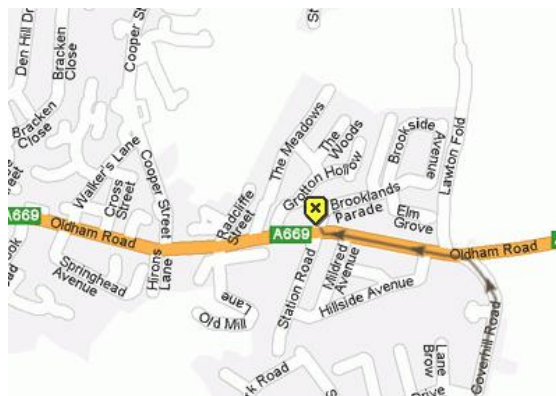

From the South M60 - J23

Leave the M60 at Junction 23, then turn left onto the A6140 [signposted Manchester, Ashton Under Lyne].

At traffic signals turn right onto the A635 Manchester Road [signposted M60 North, Oldham, Stalybridge]

Continue along A635, passing Ashton Police Station on LHS. At roundabout, take third exit and continue along A635 to the next roundabout and take the second exit B6194 Mossley Road. Follow to the junction and turn right onto the A670 Mossley Road.

At traffic signals continue straight ahead for approximately a mile and a half until you reach Mossley, watch out for speed cameras! [The road will become one-way for a short distance. The Co-op will be on your LHS].

At the traffic signals, turn left onto Lees Road and continue along. This road will change into Under lane and then Coverhill Road.

At the junction turn left onto the A669 Oldham Road and follow the road downhill. [Watch out for the speed camera on the LHS].

We are on your RHS at the bottom of the hill.

Have a Safe Journey

TELEPHONE: 0161 620 4123

1 BROOKLANDS PARADE GROTTON SADDLEWORTH OL4 4LA