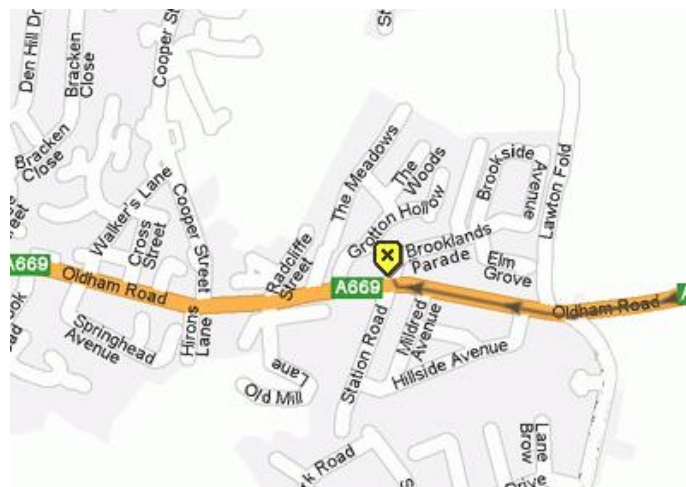

From the North M62 - J22

Leave the M62 at Junction 22, then turn left onto the A672, Ripponden Road.

At the Junction Inn crossroads turn left onto the A640, then immediately right onto the A6052, Delph Road – later changing to Denshaw Road. Follow for approximately 3 miles.

As you enter Delph you will pass a Delph Primary school on your RHS.

Follow the road round to the right onto Lawton Street, crossing over the bridge. Continue through the village, passing the Library on the RHS.

At the T- Junction, turn right onto the A62 Oldham Road. Follow for approx 2 miles.

Turn left onto Platting Road [after old pub – currently closed down]

Follow for approx 1 mile, then at the crossroads turn right onto the A669, Oldham Road.

Continue downhill, but watch out for speed camera!

We are on your RHS at the bottom of the hill.

Have a Safe Journey